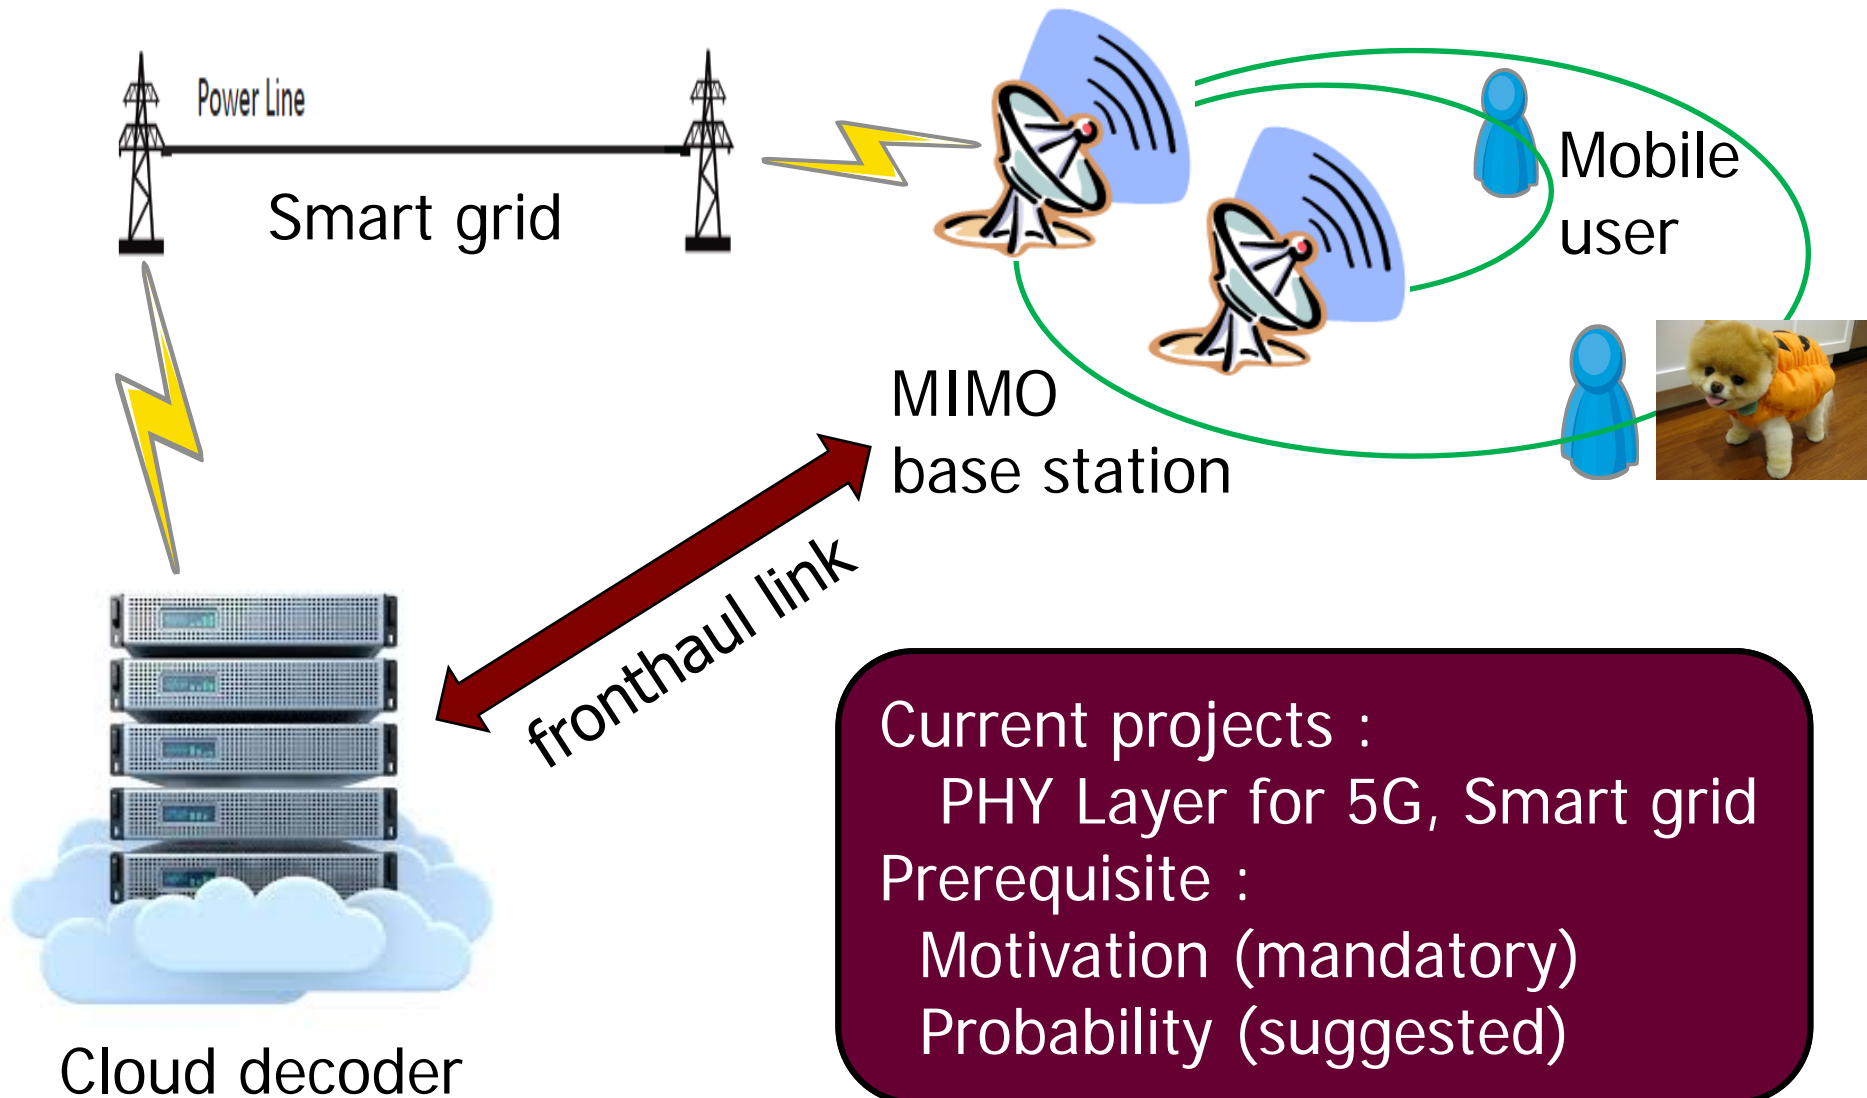

# 通訊信號與架構設計實驗室簡介

Introduction to Signal and algorithm  
design for Communications Lab  
(NTUST-SCL)

# Advisor : Shih-Chun Lin

- 研究興趣/Research interest :  
多用戶合作式通訊、5G、物聯網與智慧電網之訊號處理  
Wireless multi-node multi-hop communications for 5G,  
Signal Processing for IoT and smart grid
- 職稱/Position : 台灣科技大學電子系副教授  
Associate Professor of NTUST ECE
- 獎項/Awards:  
2016 Marquis Who's Who in the World  
2015 Project for Excellent Junior Research Investigators,  
MOST, Taiwan  
2015 Best paper award for young authors from the IEEE  
IT/COM Society Taipei/Tainan Chapter

# Research Scope of NTUST-SCL

Fundamentals

Cloud RAN

MIMO

5G Communication

Multinode Multihop

Quickest Detection

IoT/ Smart Grid

# Signal Processing for Smart Grid / IoT

Multiple sensors monitor a time-varying event :  
temperature, CO<sub>2</sub> density, power quality....

Design quick  
and accurate  
alarm system