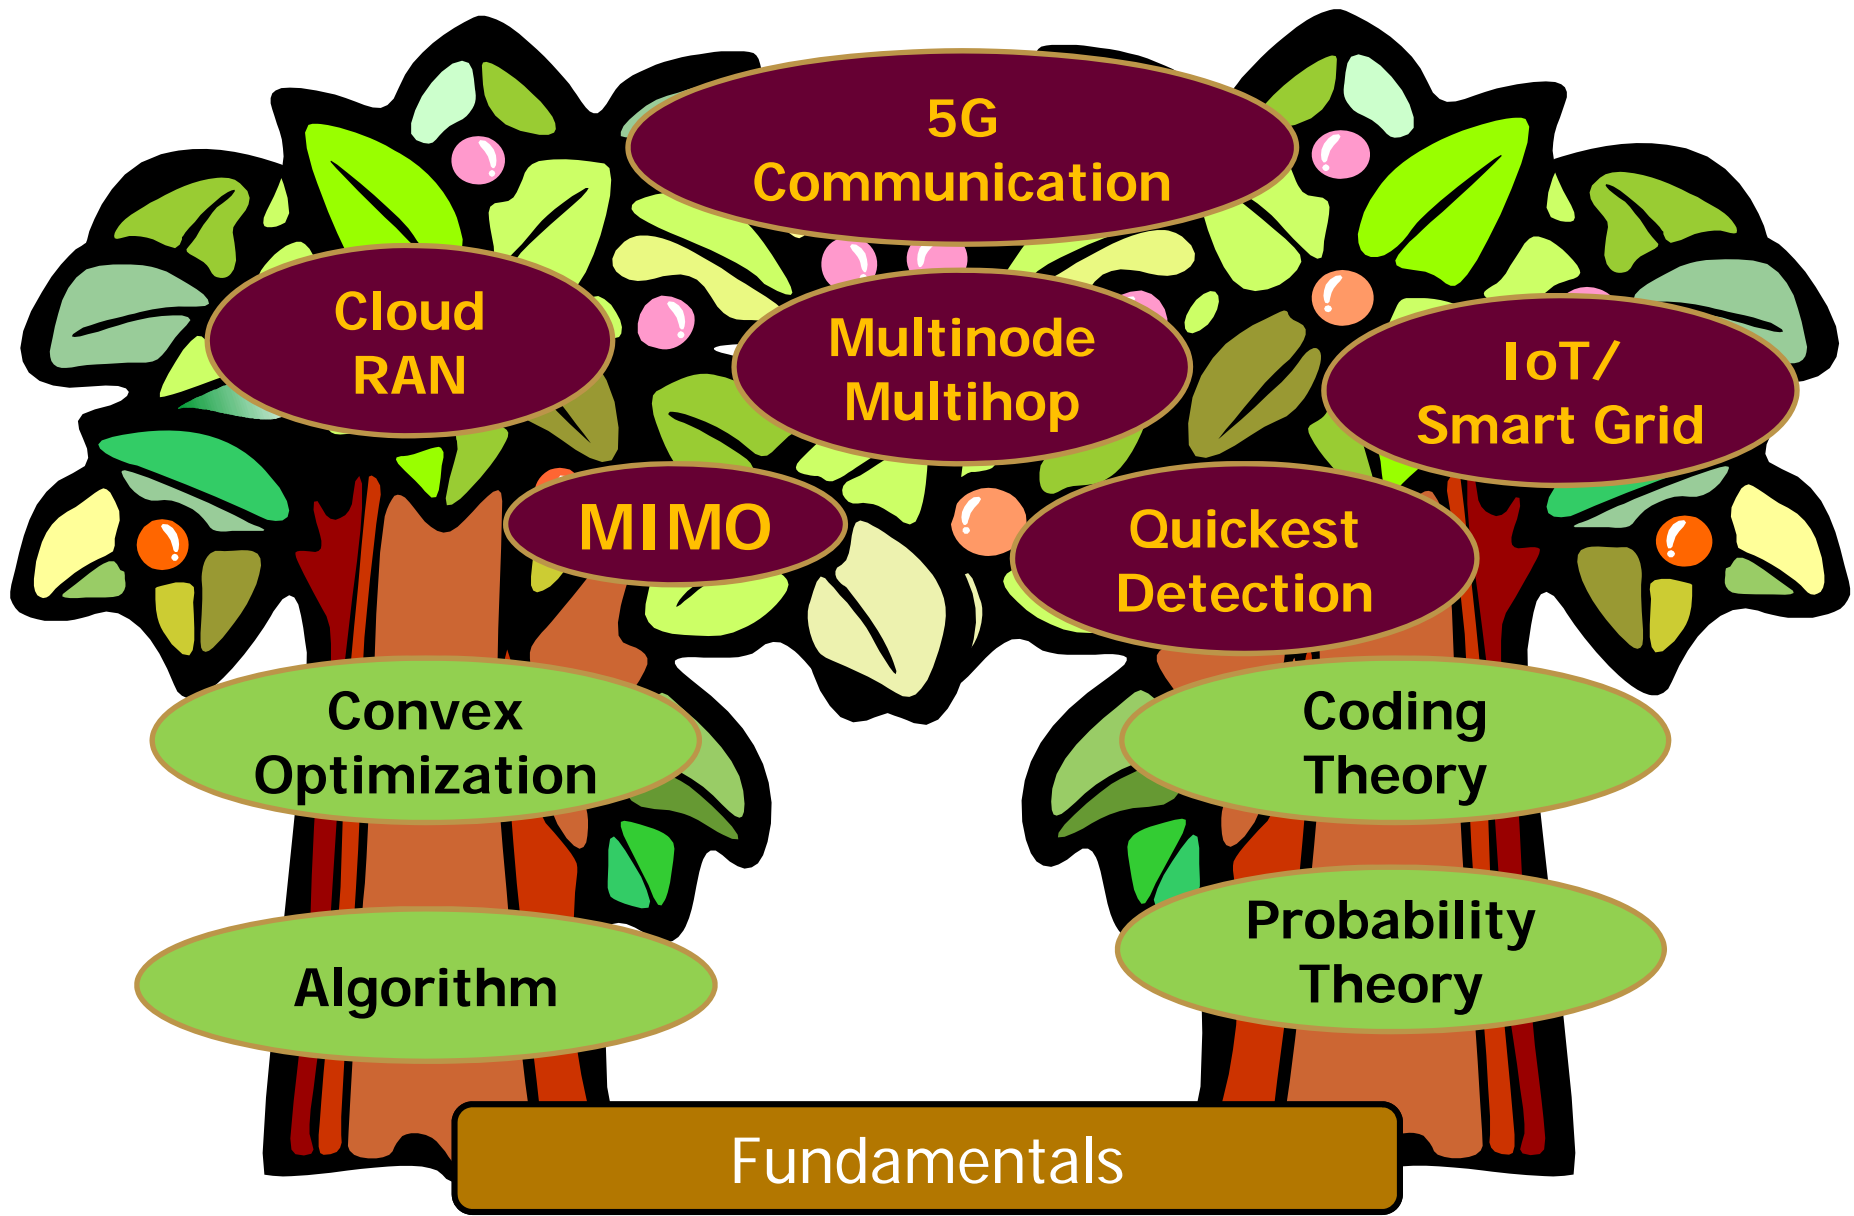

# 通訊信號與架構設計實驗室簡介

Introduction to Signal and algorithm  
design for Communications Lab  
(NTUST-SCL)

# Advisor : Shih-Chun Lin

- 研究興趣/Research interest :  
多用戶合作式通訊、5G、物聯網與智慧電網之訊號處理  
Wireless multi-node multi-hop communications for 5G,  
Signal Processing for IoT and smart grid
- 職稱/Position : 台灣科技大學電子系副教授  
Associate Professor of NTUST ECE
- 獎項/Awards:  
2016 Marquis Who's Who in the World  
2015 Project for Excellent Junior Research Investigators,  
MOST, Taiwan  
2015 Best paper award for young authors from the IEEE  
IT/COM Society Taipei/Tainan Chapter

# Research Scope of NTUST-SCL

Fundamentals

Cloud RAN

MIMO

5G Communication

Multinode Multihop

Quickest Detection

IoT/ Smart Grid

# Signal Processing for Smart Grid / IoT

Multiple sensors monitor a time-varying event :  
temperature, CO<sub>2</sub> density, power quality....

Design quick  
and accurate  
alarm system